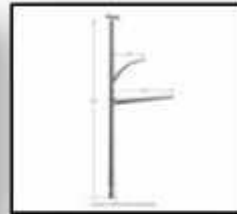

Traffic and Light Poles

Push Buttons & Accessories

LED Signal Inserts

Loop Detectors

Red Light & Speed Cameras

Wireless Vehicle Detection

Priority Control Systems

Variable Speed Signs